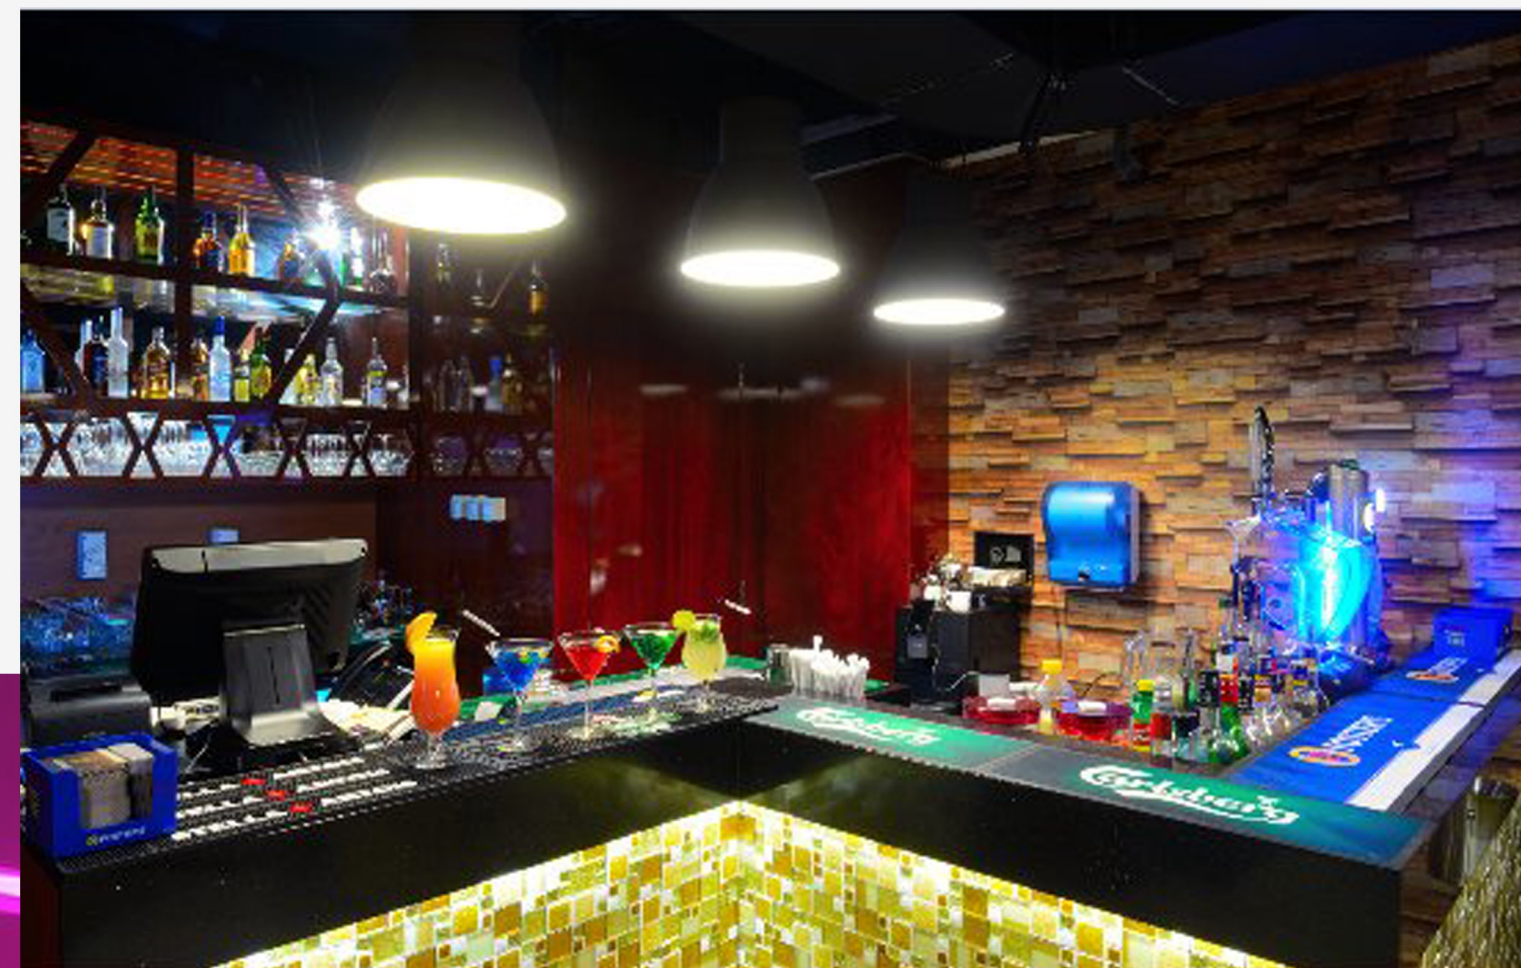

Size:- 1500 Sqft

Location :- AL Barsha

Sector :- Commercial

F & B PROJECTS

KULFILICIOUS RETAIL@BAY AVENUE,DUBAI

LOCATION: LULU HYPERMARKET, MUWAILEH, SHARJAH

Mirari

ROOFTOP LOUNGE