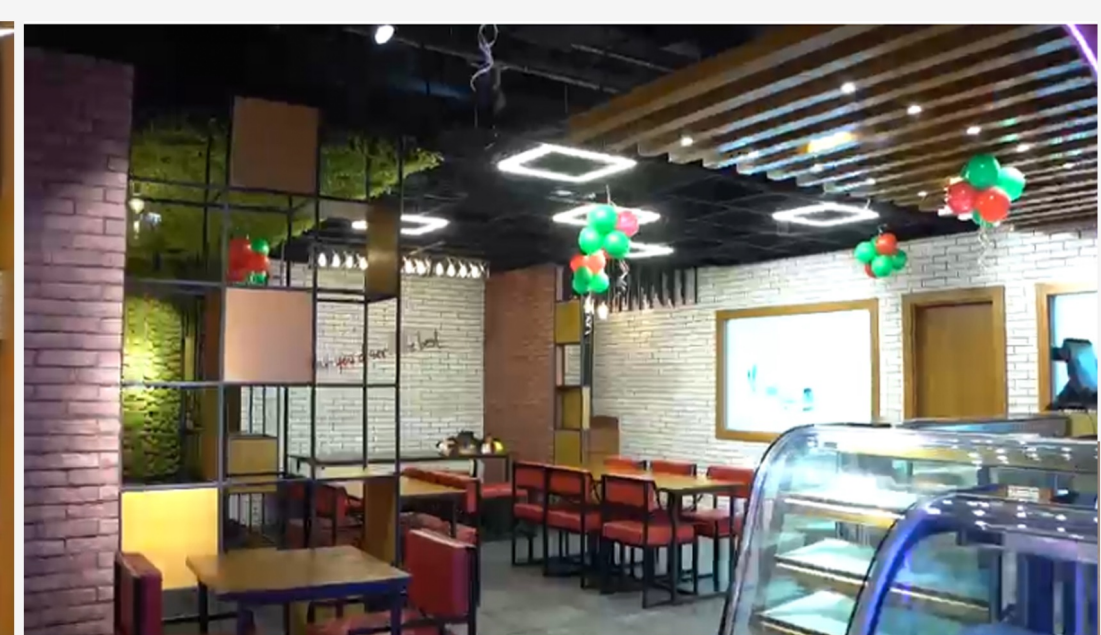

Size:- 1500 Sqft

Location :- AL Barsha

Sector :- Commercial

F & B PROJECTS

KULFILICIOUS RETAIL@BAY AVENUE,DUBAI

LOCATION: LULU HYPERMARKET, MUWAILEH, SHARJAH

Mirari

ROOFTOP LOUNGE